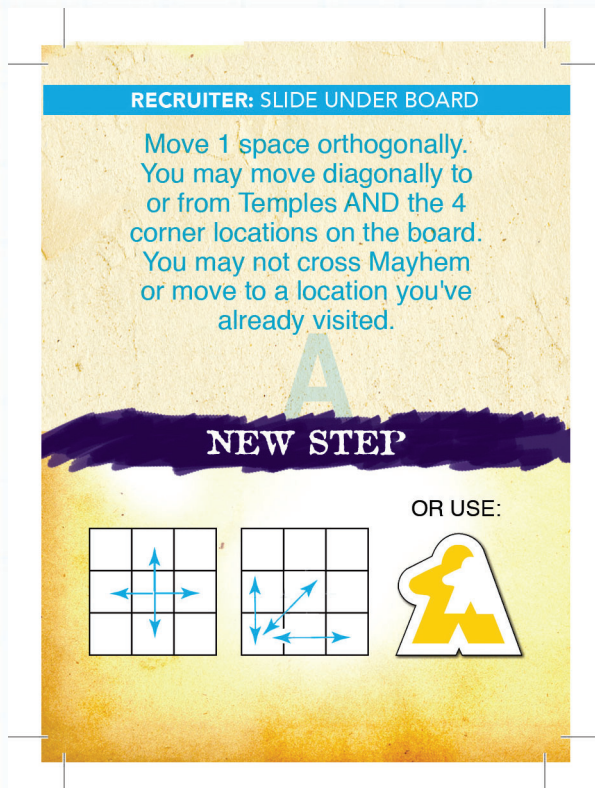

SECURITY LEVEL

CLASSIFIED

OPERATION

CORNERS

MISSION DETAILS

Location: HIDDEN on Setup card, Envelope 5

Includes: 1 card

Congratulations! You found a hidden card that can immediately be added to your game of MIND MGMT: The Psychic Espionage "Game"!

Replace the STEP card with this NEW STEP card. This works exactly like the previous STEP card, except the Recruiter can now move onto or off of one of the 4 corner locations diagonally in addition to orthogonally.

Mayhem does not prevent the Recruiter from moving diagonally.

Directions:

- 1) Print this page
- 2) Cut out this card
- 3) Put it in a card sleeve
- 4) Add to the game