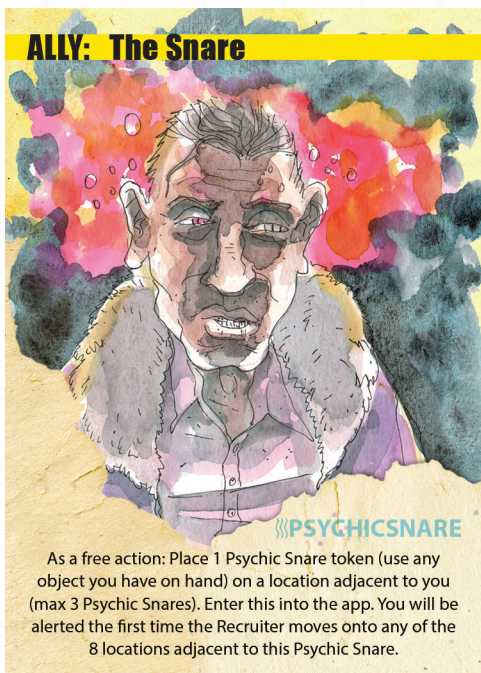

SECURITY LEVEL

CLASSIFIED

OPERATION

RECRUITERWINS

MISSION DETAILS

Location: HIDDEN in the other hidden cards, Envelope 10
Includes: 1 card

Congratulations! You found a secret. You're pretty clever. Maybe a bit too clever.

To unlock this in the app hold down the MIND MGMT logo for 6 seconds on the intro screen.

The Recruiter in the app will not know where you place your Psychic Snare! It really does act like a trap.

You can place more than one, even by the same agent, but if any one is triggered, they all go away, and you won't be informed which one was triggered.

You can use Mental Note tokens to indicate where they're placed, or any other token from another game, or even a piece of paper!

The Recruiter could Mind Slip into the middle - onto the exact space with the Psychic Snare and NOT trigger it. Only the 8 adjacent locations will trigger it.